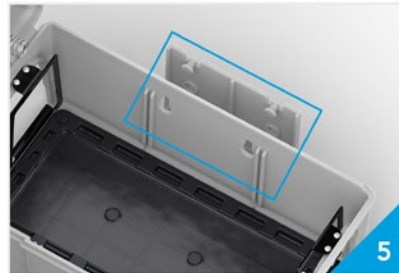

PESTOPTIX[®]

HUB

Locking lid opens from right to left for easy opening and servicing, even when installed close to walls.

The camera is securely mounted to the lid of the station with an optional cover to keep the camera protected.

Inside the lid is a mounted PIR and two springs wired to the camera's sensors (PIR and touch). At the entry point of either side, a touch bar engages with the springs when the lid is closed.

If allowed, rodenticides can be used on two vertical bait rods. The internal guide walls are installed to guide rodents to bait area, where the PestOptix can view rodent behavior and bait consumption real-time.