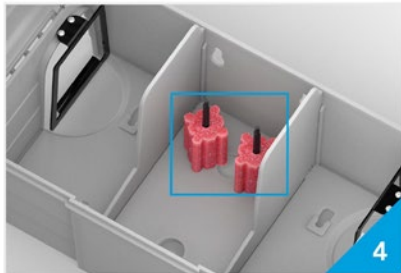

PESTOPTIX[®]

HUB

GET THE BIG PICTURE OF RODENT AND INSECT ACTIVITY

PestOptix Hub is a flexible, easy-to-install monitoring device for all species of rodents and many insects. When the camera is triggered, advanced, AI-powered software determines if there is a rodent or insect present. If there is, an alert is sent so that you are always up to date on activity at your sites. The solution can be used with either glue boards or snap traps (one rat snap or two mouse snap with retainer plug).

PESTOPTIX[®]

HUB

Locking lid opens from right to left for easy opening and servicing, even when installed close to walls.

The camera is securely mounted to the lid of the station with an optional cover to keep the camera protected.

Inside the lid is a mounted PIR and two springs wired to the camera's sensors (PIR and touch). At the entry point of either side, a touch bar engages with the springs when the lid is closed.

If allowed, rodenticides can be used on two vertical bait rods. The internal guide walls are installed to guide rodents to bait area, where the PestOptix can view rodent behavior and bait consumption real-time.