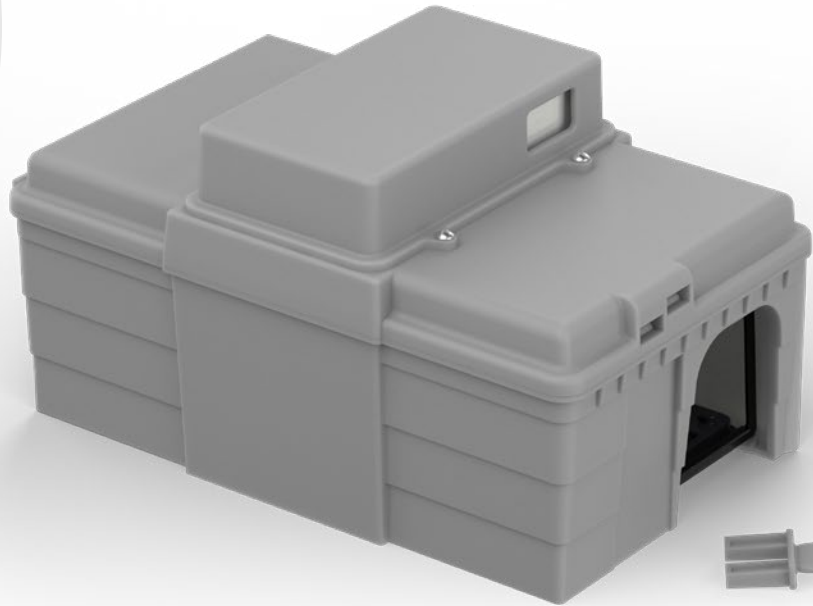

PESTOPTIX[®]

HUB

GET THE BIG PICTURE OF RODENT AND INSECT ACTIVITY

PestOptix Hub is a flexible, easy-to-install monitoring device for all species of rodents and many insects. When the camera is triggered, advanced, AI-powered software determines if there is a rodent or insect present. If there is, an alert is sent so that you are always up to date on activity at your sites. The solution can be used with either glue boards or snap traps (one rat snap or two mouse snap with retainer plug).

DIMENSIONS:

Station: 11.45 in L x 6.65 in W x 6.29 in H

PestOptix Camera: 6.06 in L x 3.54 in W x 1.02 in H

AI-ENABLED

At the core of PestOptix is an artificial intelligence (AI) enabled cloud-based software. Similar to popular AI systems like Apple Siri[®] or Amazon Alexa[®], PestOptix AI is comprised of sophisticated algorithms that have been trained to react to inputs. The AI software monitors the image inputs taken from camera sensors in traps in real time. When a pest enters a trap, PestOptix AI uses facial recognition algorithms to identify the pest type and alerts pest management professionals.

PESTOPTIX[®]

HUB

Locking lid opens from right to left for easy opening and servicing, even when installed close to walls.

The camera is securely mounted to the lid of the station with an optional cover to keep the camera protected.

Inside the lid is a mounted PIR and two springs wired to the camera's sensors (PIR and touch). At the entry point of either side, a touch bar engages with the springs when the lid is closed.

If allowed, rodenticides can be used on two vertical bait rods. The internal guide walls are installed to guide rodents to bait area, where the PestOptix can view rodent behavior and bait consumption real-time.