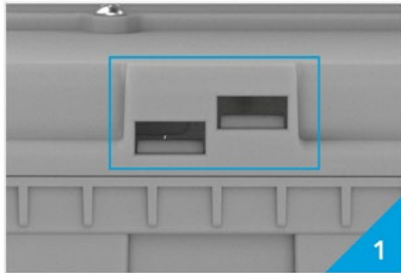

DIMENSIONS:

Station: 11.45 in L x 6.65 in W x 6.29 in H

PestOptix Camera: 6.06 in L x 3.54 in W x 1.02 in H

AI-ENABLED

At the core of PestOptix is an artificial intelligence (AI) enabled cloud-based software. Similar to popular AI systems like Apple Siri[®] or Amazon Alexa[®], PestOptix AI is comprised of sophisticated algorithms that have been trained to react to inputs. The AI software monitors the image inputs taken from camera sensors in traps in real time. When a pest enters a trap, PestOptix AI uses facial recognition algorithms to identify the pest type and alerts pest management professionals.

PESTOPTIX[®]

HUB

Locking lid opens from right to left for easy opening and servicing, even when installed close to walls.

The camera is securely mounted to the lid of the station with an optional cover to keep the camera protected.

Inside the lid is a mounted PIR and two springs wired to the camera's sensors (PIR and touch). At the entry point of either side, a touch bar engages with the springs when the lid is closed.

If allowed, rodenticides can be used on two vertical bait rods. The internal guide walls are installed to guide rodents to bait area, where the PestOptix can view rodent behavior and bait consumption real-time.