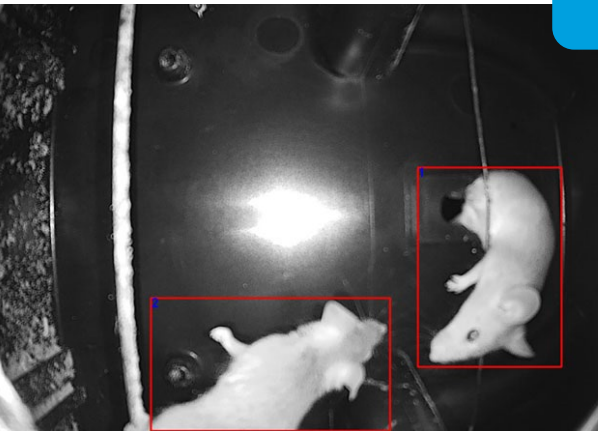

PESTOPTIX[®]

HUB

GET THE BIG PICTURE OF RODENT AND INSECT ACTIVITY

PestOptix Hub is a flexible, easy-to-install monitoring device for all species of rodents and many insects. When the camera is triggered, advanced, AI-powered software determines if there is a rodent or insect present. If there is, an alert is sent so that you are always up to date on activity at your sites. The solution can be used with either glue boards or snap traps (one rat snap or two mouse snap with retainer plug).

DIMENSIONS:

Station: 11.45 in L x 6.65 in W x 6.29 in H

PestOptix Camera: 6.06 in L x 3.54 in W x 1.02 in H

AI-ENABLED

At the core of PestOptix is an artificial intelligence (AI) enabled cloud-based software. Similar to popular AI systems like Apple Siri[®] or Amazon Alexa[®], PestOptix AI is comprised of sophisticated algorithms that have been trained to react to inputs. The AI software monitors the image inputs taken from camera sensors in traps in real time. When a pest enters a trap, PestOptix AI uses facial recognition algorithms to identify the pest type and alerts pest management professionals.

PESTOPTIX[®]

HUB

Locking lid opens from right to left for easy opening and servicing, even when installed close to walls.

The camera is securely mounted to the lid of the station with an optional cover to keep the camera protected.

Inside the lid is a mounted PIR and two springs wired to the camera's sensors (PIR and touch). At the entry point of either side, a touch bar engages with the springs when the lid is closed.

If allowed, rodenticides can be used on two vertical bait rods. The internal guide walls are installed to guide rodents to bait area, where the PestOptix can view rodent behavior and bait consumption real-time.